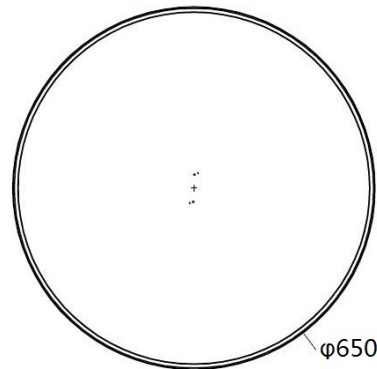

LUCCA 650

Product Information

- Aluminum extrusion body
- Long lumen maintenance 50,000 hrs (L80)
- Up to SDCM:3, consistent white light color stability
- IP44
- CLASS I
- Driver included
- Weight: 8.2Kg
- 9739 lm // 93 W // 105 lm/W (@4000K CRI80)

Accessories

- Universal suspension kit
  Code: LU6/9/12KITS1-WHITE
  LU6/9/12KITS2-BLACK

Ordering Code

Product family	Power	Driver	CCT	Function	CRI	Housing color
XXXXXX	XXX	X	XX	X	XX	X
LU0650	100 – 100W	2 – Dali 5 – Ready to Mains	27 – 2700K 30 – 3000K 40 – 4000K	0 – Up and down	80 90	1 – White 2 – Black 3 – Silver

*Code Example: Lucca 650 > 100W > Dali > 4000K > Up & down > CRI80 > White

LU06501002400801