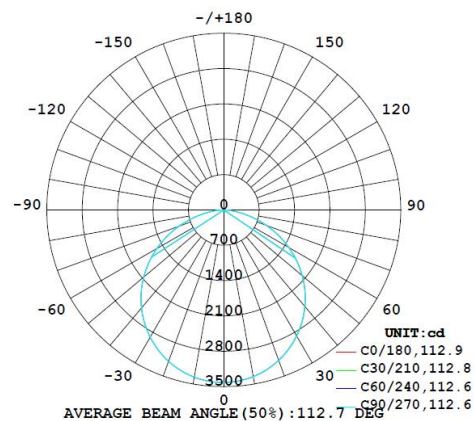

LUCCA 650

Product Information

- Aluminum extrusion body
- Long lumen maintenance 50,000 hrs (L80)
- Up to SDCM:3, consistent white light color stability
- IP44
- CLASS I
- Driver included
- Weight: 8.2Kg
- 9739 lm // 93 W // 105 lm/W (@4000K CRI80)

Accessories

- Universal suspension kit
  Code: LU6/9/12KITS1-WHITE
  LU6/9/12KITS2-BLACK

Ordering Code

Product family	Power	Driver	CCT	Function	CRI	Housing color
XXXXXX	XXX	X	XX	X	XX	X
LU0650	100 – 100W	2 – Dali 5 – Ready to Mains	27 – 2700K 30 – 3000K 40 – 4000K	0 – Up and down	80 90	1 – White 2 – Black 3 – Silver

*Code Example: Lucca 650 > 100W > Dali > 4000K > Up & down > CRI80 > White

LU06501002400801