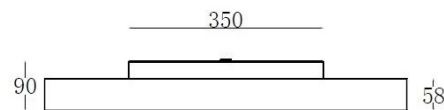

LUCCA 650

Product Information

- Aluminum extrusion body
- Long lumen maintenance 50,000 hrs (L80)
- Up to SDCM:3, consistent white light color stability
- IP44
- CLASS I
- Driver included
- Weight: 8.2Kg
- 9739 lm // 93 W // 105 lm/W (@4000K CRI80)

Accessories

- Universal suspension kit
  Code: LU6/9/12KITS1-WHITE
  LU6/9/12KITS2-BLACK

Ordering Code

Product family	Power	Driver	CCT	Function	CRI	Housing color
XXXXXX	XXX	X	XX	X	XX	X
LU0650	100 – 100W	2 – Dali 5 – Ready to Mains	27 – 2700K 30 – 3000K 40 – 4000K	0 – Up and down	80 90	1 – White 2 – Black 3 – Silver

*Code Example: Lucca 650 > 100W > Dali > 4000K > Up & down > CRI80 > White

LU06501002400801