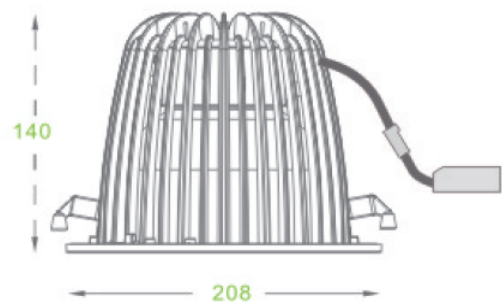

## Product Information

- Die-cast aluminum body
- Glare-free high efficient reflector
- Long lumen maintenance 50,000 hrs (L80)
- Up to SDCM:3, consistent white light color stability
- IP20
- CLASS III
- Weight: 1.2 Kg

## Ordering Code

Product family XXX	Trim XX	Reflector X	Driver XX	CCT XX	CRI XX	Trim colour X
041	21- Round flat	1- Facetted	00- No driver	30- 3000K 40- 4000K	80	1- White

\*Code Example: COMO BLACK > Round flat > Facetted > No driver > 3000K > CRI 80 > White trim