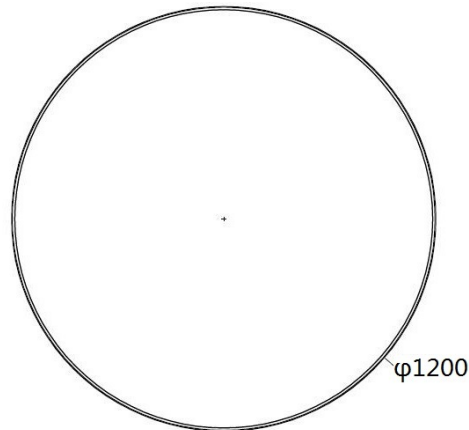

Ordering Code

Product family	Power	Driver	CCT	Function	CRI	Housing color
XXXXXX	XXX	X	XX	X	XX	X
LU1200	150 – 150W	2 – Dali 5 – Ready to Mains	27 – 2700K 30 – 3000K 40 – 4000K	0 – Up and down	80 90	1 – White 2 – Black 3 – Silver

*Code Example: Lucca 1200 > 150W > Dali > 4000K > Up & down > CRI80 > White

LU12001502400801