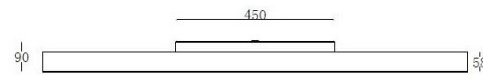

LUCCA 1200

Product Information

- Aluminum extrusion body
- Long lumen maintenance 50,000 hrs (L80)
- Up to SDCM:3, consistent white light color stability
- IP44
- CLASS I
- Driver included
- Weight: 21.3 Kg
- 14621 lm // 149 W // 97 lm/W (@4000K CRI80)

Accessories

- Universal suspension kit
Code: LU6/9/12KITS1-WHITE
LU6/9/12KITS2-BLACK

Descargar fotometría (.ldt)

Ordering Code

Product family	Power	Driver	CCT	Function	CRI	Housing color
XXXXXX	XXX	X	XX	X	XX	X
LU1200	150 – 150W	2 – Dali 5 – Ready to Mains	27 – 2700K 30 – 3000K 40 – 4000K	0 – Up and down	80 90	1 – White 2 – Black 3 – Silver