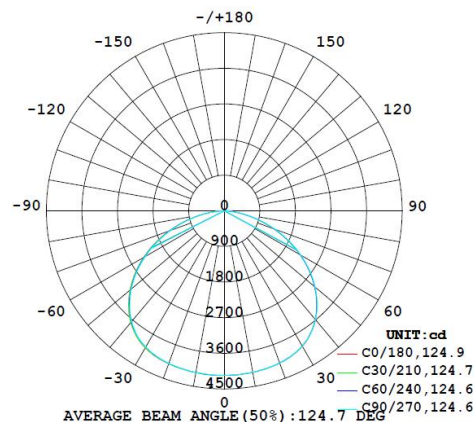

Ordering Code

Product family	Power	Driver	CCT	Function	CRI	Housing color
XXXXXX	XXX	X	XX	X	XX	X
LU1200	150 – 150W	2 – Dali 5 – Ready to Mains	27 – 2700K 30 – 3000K 40 – 4000K	0 – Up and down	80 90	1 – White 2 – Black 3 – Silver

*Code Example: Lucca 1200 > 150W > Dali > 4000K > Up & down > CRI80 > White

LU12001502400801