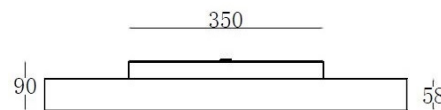

Ordering Code

Product family	Power	Driver	CCT	Function	CRI	Housing color
XXXXXX	XXX	X	XX	X	XX	X
LU0650	100 – 100W	2 – Dali 5 – Ready to Mains	27 – 2700K 30 – 3000K 40 – 4000K	0 – Up and down	80 90	1 – White 2 – Black 3 – Silver

*Code Example: Lucca 650 > 100W > Dali > 4000K > Up & down > CRI80 > White

LU06501002400801