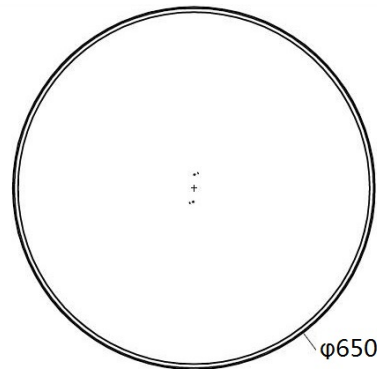

Ordering Code

Product family	Power	Driver	CCT	Function	CRI	Housing color
XXXXXX	XXX	X	XX	X	XX	X
LU0650	100 – 100W	2 – Dali 5 – Ready to Mains	27 – 2700K 30 – 3000K 40 – 4000K	0 – Up and down	80 90	1 – White 2 – Black 3 – Silver

*Code Example: Lucca 650 > 100W > Dali > 4000K > Up & down > CRI80 > White

LU06501002400801