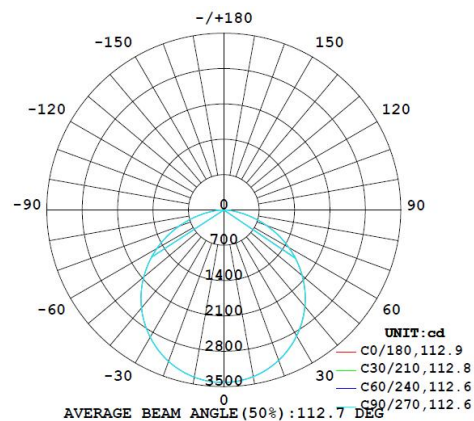

Ordering Code

Product family	Power	Driver	CCT	Function	CRI	Housing color
XXXXXX	XXX	X	XX	X	XX	X
LU0650	100 – 100W	2 – Dali 5 – Ready to Mains	27 – 2700K 30 – 3000K 40 – 4000K	0 – Up and down	80 90	1 – White 2 – Black 3 – Silver

*Code Example: Lucca 650 > 100W > Dali > 4000K > Up & down > CRI80 > White

LU06501002400801