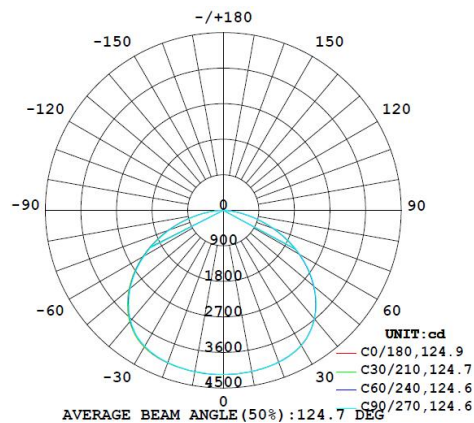

Ordering Code

Product family	Power	Driver	CCT	Function	CRI	Housing color
XXXXXX	XXX	X	XX	X	XX	X
LU0950	150 – 150W	2 – Dali 5 – Ready to Mains	27 – 2700K 30 – 3000K 40 – 4000K	0 – Up and down	80 90	1 – White 2 – Black 3 – Silver

*Code Example: Lucca 950 > 150W > Dali > 4000K > Up & down > CRI80 > White

LU09501502400801