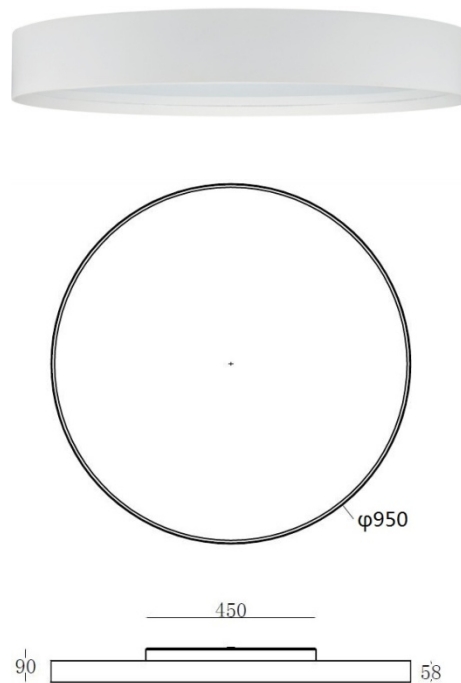

LUCCA 950

Product Information

- Aluminum extrusion body
- Long lumen maintenance 50,000 hrs (L80)
- Up to SDCM:3, consistent white light color stability
- IP44
- CLASS I
- Driver included
- Weight: 13.7 Kg
- 13925 lm // 149 W // 94 lm/W (@4000K CRI80)

Accessories

- Universal suspension kit
Code: LU6/9/12KITS1-WHITE
LU6/9/12KITS2-BLACK

Descargar fotometría (.ldt)

Ordering Code

Product family	Power	Driver	CCT	Function	CRI	Housing color
XXXXXX	XXX	X	XX	X	XX	X
LU0950	150 – 150W	2 – Dali 5 – Ready to Mains	27 – 2700K 30 – 3000K 40 – 4000K	0 – Up and down	80 90	1 – White 2 – Black 3 – Silver

*Code Example: Lucca 950 > 150W > Dali > 4000K > Up & down > CRI80 > White

LU09501502400801